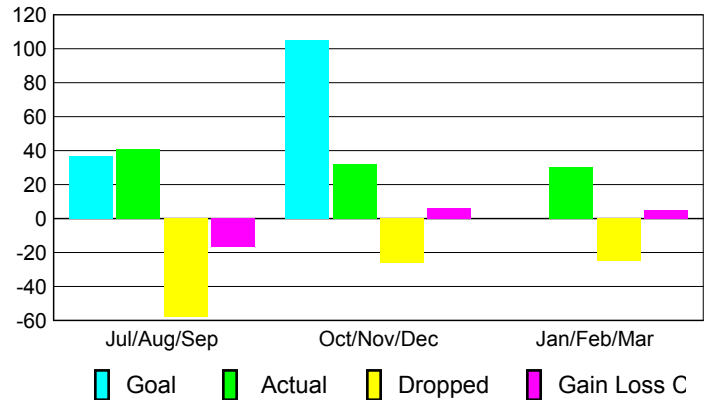

Club Results 2009-2010

Goal, New, Dropped, Gain/Loss

MEMBERSHIP

Membership Results
2009-2010

Membership
2008-2009

Month	Net Memb	Actual New	Actual Dropped	Gain/Loss of	Gain/Loss of
	Goal	Memb	Memb	Memb	Memb
Jul/Aug/Sep	37	41	-58	-17	-34
Oct/Nov/Dec	105	32	-26	6	23
Jan/Feb/Mar	0	30	-25	5	67
Totals	142	103	-109	-6	56

Membership Results 2009-2010

Goal, New, Dropped, Gain/Loss

Comparison of Club Gain/Loss

Current Year Compared to the Previous Year

Comparison of Membership Gain/Loss

Current Year Compared to the Previous Year