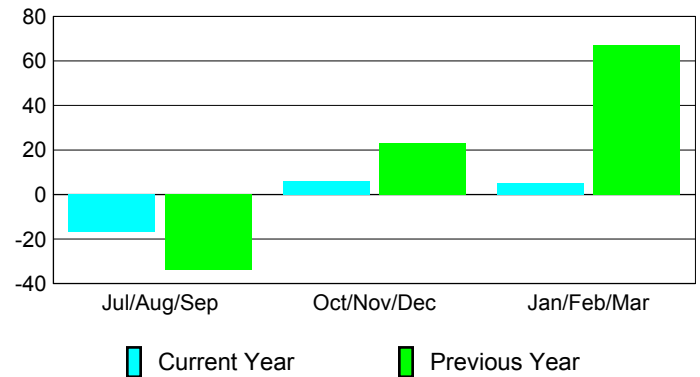

Club Results 2009-2010

Goal, New, Dropped, Gain/Loss

MEMBERSHIP

Membership Results
2009-2010

Membership
2008-2009

Month	Net Memb	Actual New	Actual Dropped	Gain/Loss of	Gain/Loss of
	Goal	Memb	Memb	Memb	Memb
Jul/Aug/Sep	37	41	-58	-17	-34
Oct/Nov/Dec	105	32	-26	6	23
Jan/Feb/Mar	0	30	-25	5	67
Totals	142	103	-109	-6	56

Membership Results 2009-2010

Goal, New, Dropped, Gain/Loss

Comparison of Club Gain/Loss

Current Year Compared to the Previous Year

Comparison of Membership Gain/Loss

Current Year Compared to the Previous Year

YTD Status Quo Clubs 2009-2010

Status Quo Clubs Compared to Status Quo Members

Gender Comparison 2009-2010

Jul/Aug/Sep

Oct/Nov/Dec

Jan/Feb/Mar

Male

Female